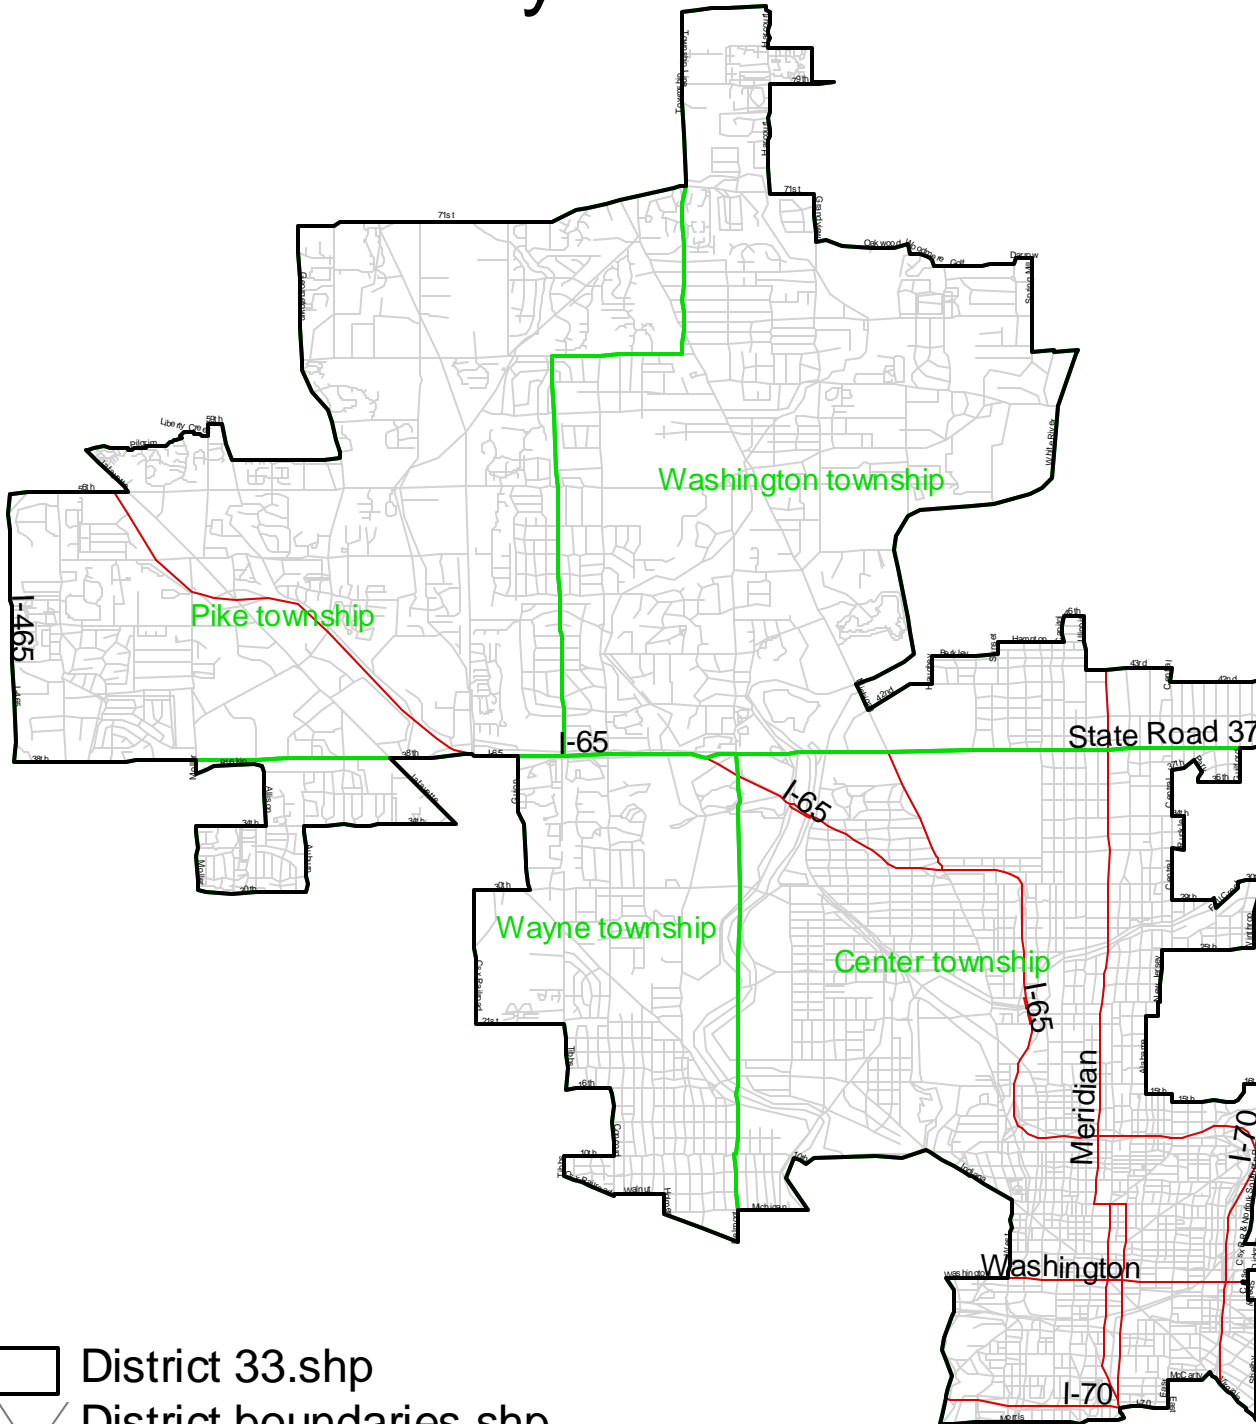

# Indianapolis Marion County

- District 33.shp
- District boundaries.shp
- Townships.shp
- Major streets.shp
- Streets.shp

## Senate District 33